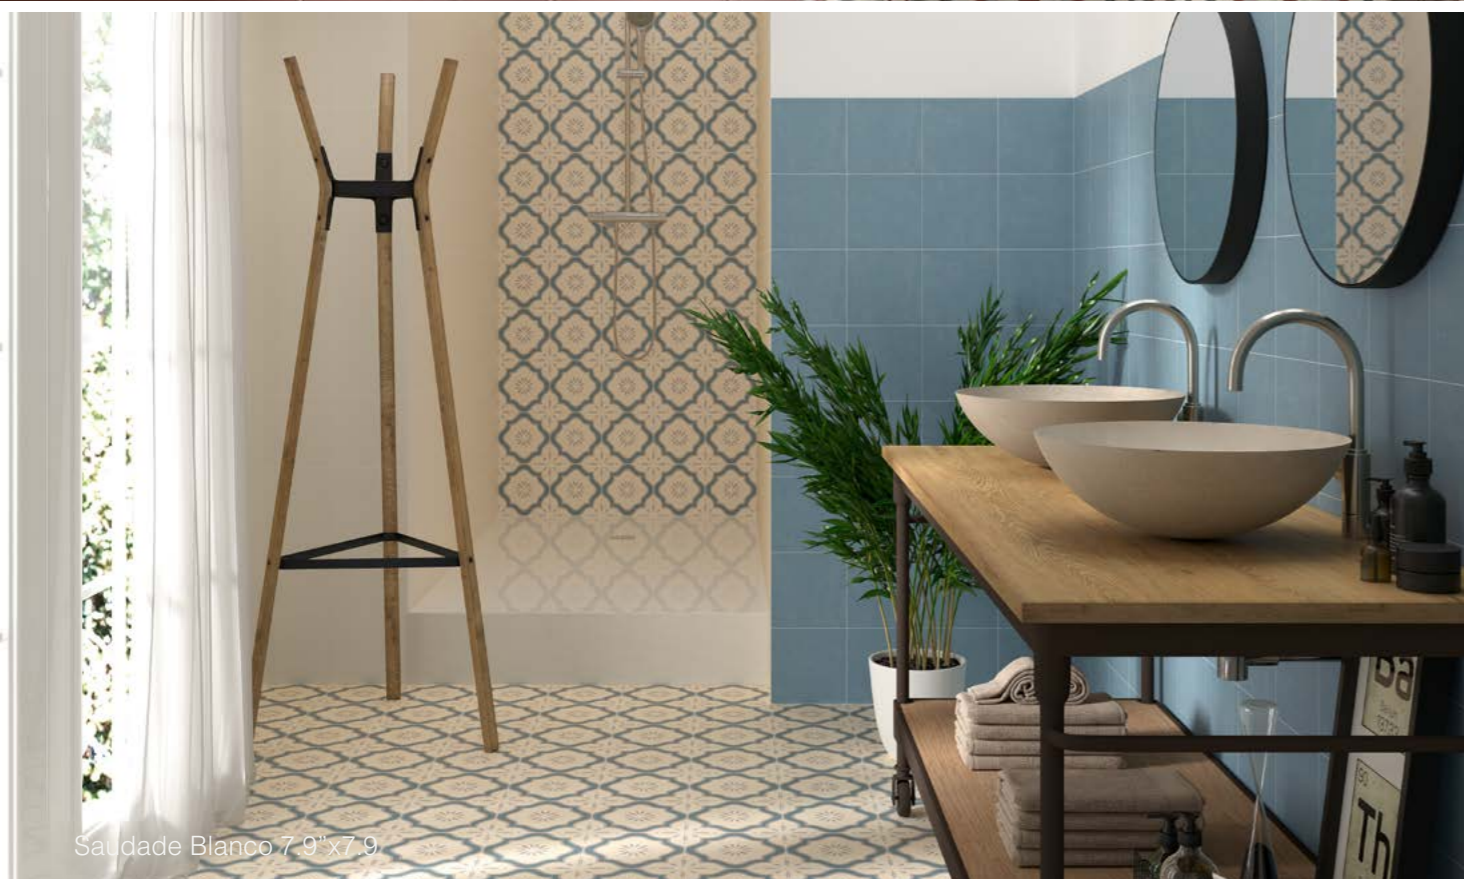

Saudade Bermellon 7.9"x7.9" & Saudade Evora 7.9"x7.9"

Saudade Blanco 7.9"x7.9"